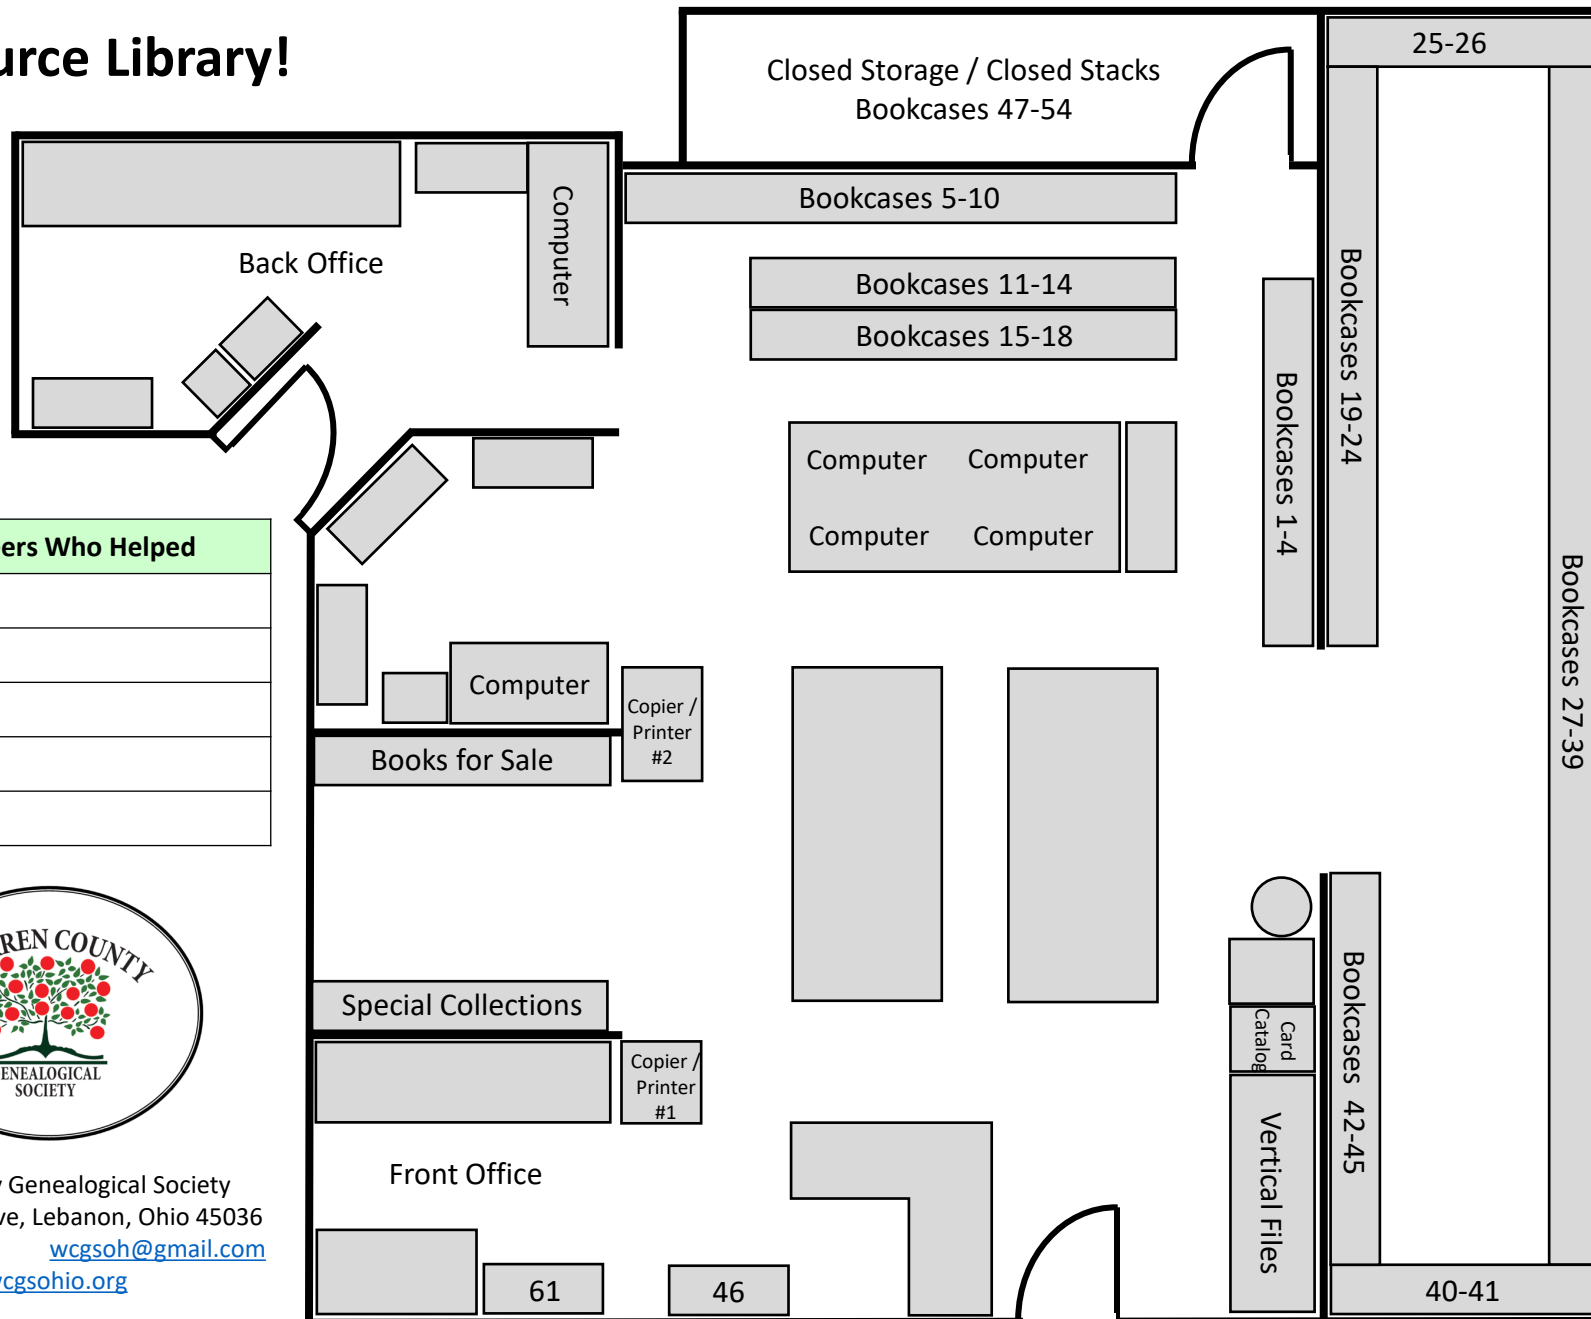

# Welcome to the WCGS Resource Library!

Finding Aid Checklist	
Library Catalog	
Card Catalog	
Obituaries (Master Index)	
Lineage Societies (Index Online)	
Family Histories	
Family Folders	
Vertical Files	
Family Group Sheets	
Pedigree Charts	
Funeral Homes (Master Index)	
Special Collections	
Bible Records (Master Index)	
Subject Files	
Other Master Indexes	
Website Research Online Page	
Western Star Online	
WCRC&A Indexes	
Findagrave.com	
Ancestry.com	
FamilySearch.org	

## Bookcase Subjects

1	WC Lineage Societies Records (First Families, Early Settlers, Civil War Families); WCGS e-News; WCGS <i>Heir Lines</i>
2	OH – Warren Co: History; Elected Officials; Census Records; Area Phone Books
3-4	OH – Warren Co: Census Records
5-8	Funeral Home Records
9	Funeral Home Records; Obituaries
10	Obituaries
11	Atlases & Maps
12	Military Records
13-14	Cemetery Records
15	Birth Records; Death Records
16	Bible Records; Marriage Records; Wills & Estates
17	Court Records; Coroners Records; Deed Records; Land Records; Tax Records; Divorce Records; Misc. Records
18	Atlases & Maps
19	Quakers, Shakers, Other Religions
20	Genealogies; Genealogy; Genealogy How To; Genealogy Reference; <i>Family Tree Maker Magazine</i>
21	Military; <i>American Spirit</i> ; <i>Ohio Civil War Genealogy Journals</i>
22	Military; Canada, England; France; Germany; Ireland; Italy; <i>Kentucky Explorer</i>